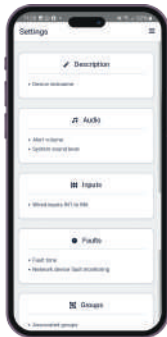

EFFORTLESS CUSTOMISATION

SmartVOX® devices are fully customisable via the application available on PC and Android mobile.

WORKS
Type SV
ID 016A

SECURITY
Type SV230
ID 029A

Check the status of all SmartVOX® devices of the network

ADMIN
Type SV
ID 0166

Connect via Bluetooth and USB:

- Select sounds and messages from the library or create your own using the integrated text-to-speech feature.
- Set conditions and broadcast durations for each scenario.
- Create groups for targeted broadcasts and alerts by zone.
- Adjust the sound level of each SV sounder and scenario.
- Set security parameters (PIN code, radio network identifier...).