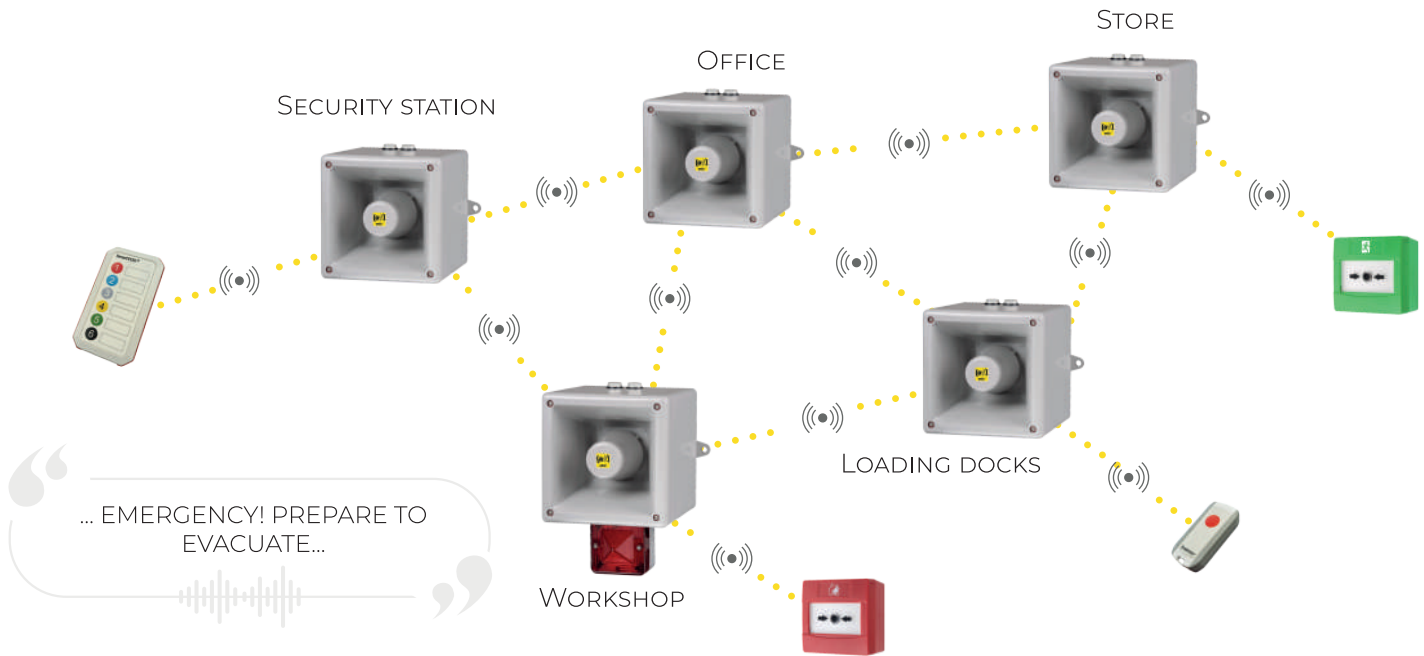

## SELF MONITORING

Continuously supervise the network devices and components (battery, main power supply, radio communication, system...)

INPUT  
OUTPUT

## OUTPUT RELAYS AND TRIGGERING INPUTS

Interface SmartVOX® devices with other equipment (e.g. 5G modem, PLC, gates ...)

## HIGH INGRESS PROTECTION RATING

Install SmartVOX® devices indoors or outdoors (IP66 - IP67)

## MESH RADIO LINK

SmartVOX® devices communicate via a LoRa radio link and require only a 12 Vcc or 230 Vac power supply. When multiple SmartVOX® sounders are installed, they automatically form a secure mesh network where each unit acts as a repeater. This topology extends both the coverage and reliability of the network.