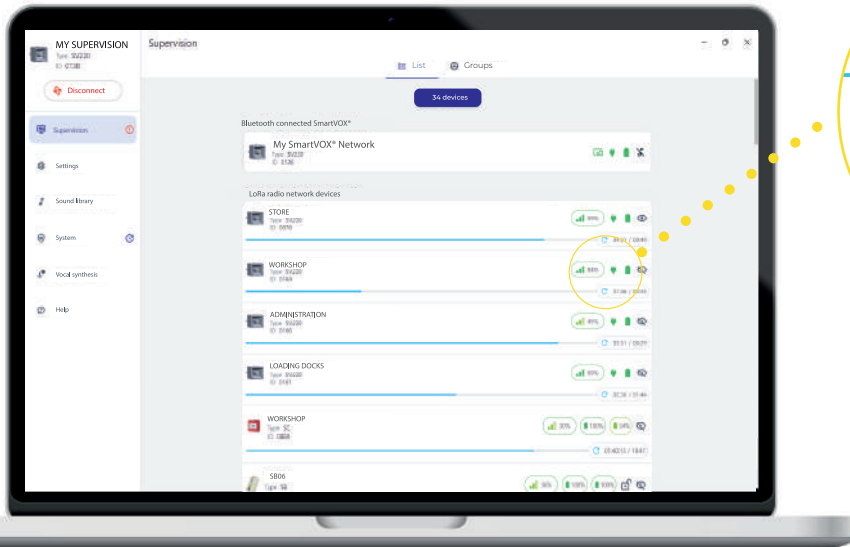

This innovative wireless technology offers:

- High reliability
- Long-distance communication: up to 1.2 km in open areas between two SmartVOX® units
- Excellent coverage in buildings

# EFFORTLESS CUSTOMISATION

SmartVOX® devices are fully customisable via the application available on PC and Android mobile.

WORKS  
Type SV  
ID 016A

SECURITY  
Type SV230  
ID 029A

Check the status of all SmartVOX® devices of the network

ADMIN  
Type SV  
ID 0166

Connect via Bluetooth and USB:

- Select sounds and messages from the library or create your own using the integrated text-to-speech feature.
- Set conditions and broadcast durations for each scenario.
- Create groups for targeted broadcasts and alerts by zone.
- Adjust the sound level of each SV sounder and scenario.
- Set security parameters (PIN code, radio network identifier...).