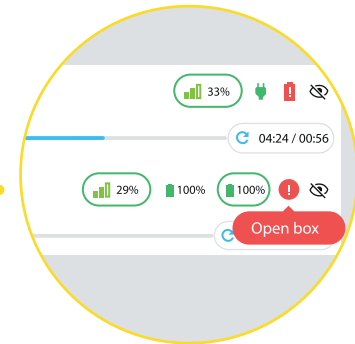

EFFORTLESS CUSTOMISATION

SmartVOX® devices are fully customisable via the application available on PC and Android mobile.

WORKS
Type SV
ID 016A

SECURITY
Type SV230
ID 029A

Check the status of all SmartVOX® devices of the network

ADMIN
Type SV
ID 0166

Connect via Bluetooth and USB:

- Select sounds and messages from the library or create your own using the integrated text-to-speech feature.
- Set conditions and broadcast durations for each scenario.
- Create groups for targeted broadcasts and alerts by zone.
- Adjust the sound level of each SV sounder and scenario.
- Set security parameters (PIN code, radio network identifier...).