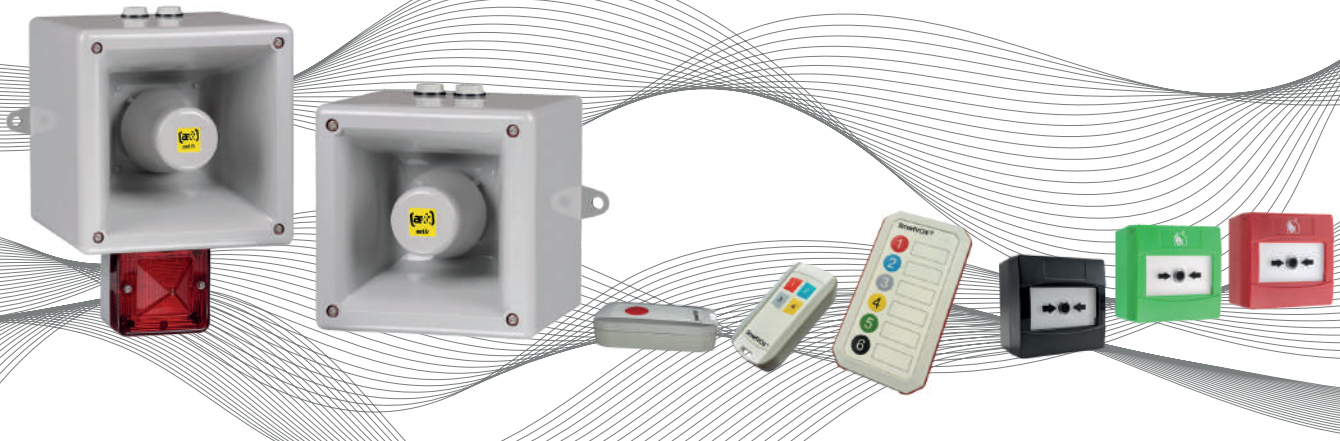

## RADIO VOICE ALERT SYSTEM

PROCESS

FIRE ALARM

GENERAL WARNING  
APPLICATIONS

ANNOUNCEMENT

TEMPORARY  
EVACUATION SYSTEM

THE INNOVATIVE SOLUTION  
FOR ALERTING & COMMUNICATION

## MESH RADIO LINK

SmartVOX® devices communicate via a LoRa radio link and require only a 12 Vcc or 230 Vac power supply. When multiple SmartVOX® sounders are installed, they automatically form a secure mesh network where each unit acts as a repeater. This topology extends both the coverage and reliability of the network.